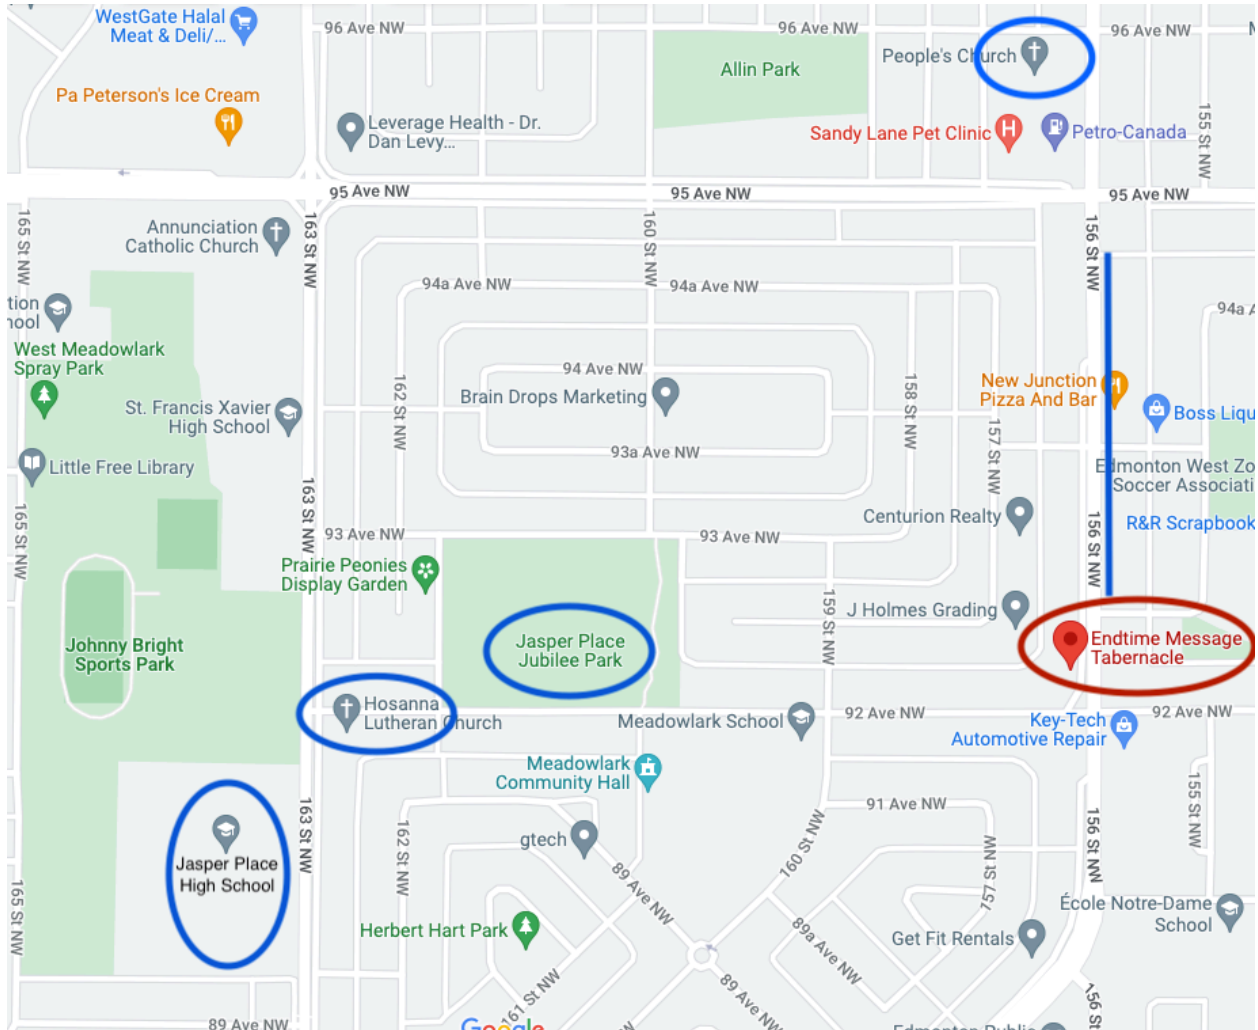

Memorial Service Parking and Shuttle Service

The End Time Message Tabernacle parking lot is reserved for family and out of town visitors.

With the exception of the elderly and those that need assistance, we ask that members of local Edmonton Area Churches drop off guests near the Tabernacle, and then park in one of the following designated areas (indicated on the map in blue):

- East side of 156st
- The People's Church
- Jasper Place Jubilee Park
- Hosanna Lutheran Church
- Jasper Place High School

There will be a shuttle service that will stop by these indicated locations every 5-7 minutes to from 10am-11am am to pick up people that have parked here.

The luncheon to follow the service will be held at the Italian Cultural Centre.

- Address: 14230 133 Ave NW, Edmonton AB